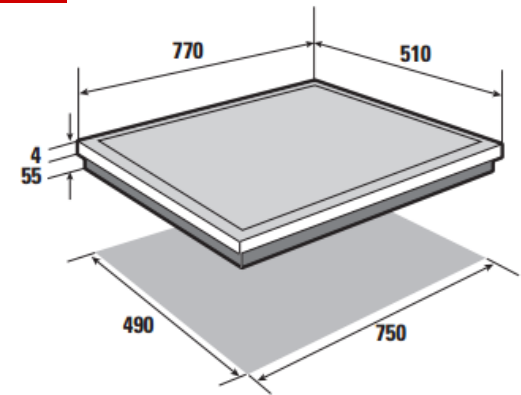

Cooking zones descriptions

- Position of heating element:
- Dimension of heating element:
- Max power of heating element:

Zone 1

horiZone
40cm x 23cm
4kW

Zone 2

Rear Centre
21cm
3.1kW

Zone 3

Front right
18cm
2.8kW

80CM HORIZONE INDUCTION HOB BPI6449BL

Brandt

Whatever today brings.

ELECTRICAL CONNECTIONS

Electric Connections

- Total power (W): 7200
- Current (A): 32
- Voltage (V): 220 -240
- Frequency (Hz): 50 / 60Hz
- Length of electrical supply cord (cm): 130
- Type of plug: Without

DIMENSIONS

- Dimension of overall product (mm): H59 x W770 x D510
- Built in dimensions: H55 x W750 x D490
- Net weight (kg):
- Gross weight (kg):