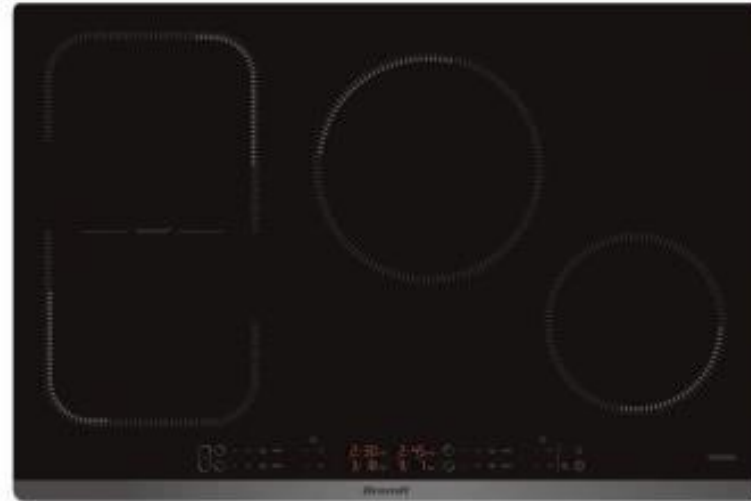

80CM HORIZONE INDUCTION HOB BPI6449BL

Brandt

Whatever today brings.

SPECIFICATIONS

Structure

- Vitroceramic glass
- 80cm
- 4 cooking zones
- Touch sensitive controls
- Can be flush integration

Features

- Pack 10 safety features
- Cooking positions: 10 + P
- 4 timers 1 to 99 minutes
- Recall function

Cooking zones descriptions

- Position of heating element:
- Dimension of heating element:
- Max power of heating element:

Zone 1

horiZone
40cm x 23cm
4kW

Zone 2

Rear Centre
21cm
3.1kW

Zone 3

Front right
18cm
2.8kW

DIMENSIONS

- Dimension of overall product (mm): H59 x W770 x D510
- Built in dimensions: H55 x W750 x D490
- Net weight (kg):
- Gross weight (kg):